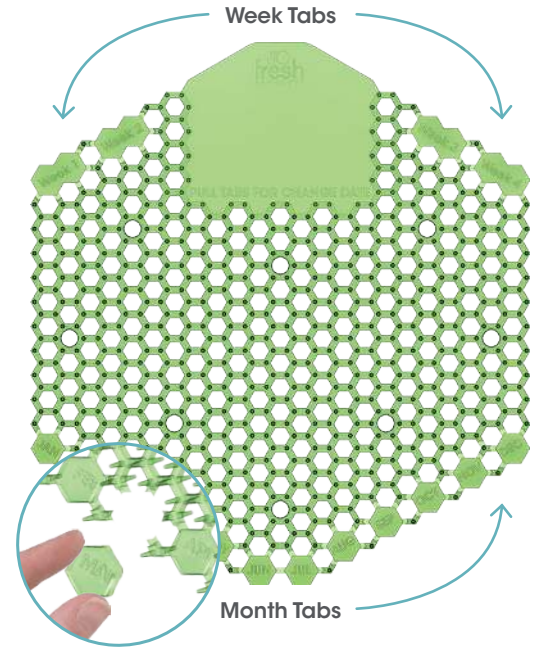

Wave 3D

The #1 selling urinal screen in the world

Often imitated but never duplicated, the Wave 3Ds effective patented design keeps restrooms cleaner and smelling fresh.

Freshens for 30 days

Consistent 30-day fragrance release with 3-5x the fragrance load of competitors.

Error-free installation

Reduces splash on either side keeping urine off the floor for less cleaning.

Replacement Reminder System

Pull the week tab and month tab to show when to replace.

Watch it in action